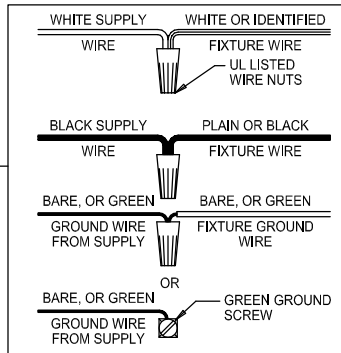

Assembly & Installation Instructions

CAUTION: Read instructions carefully and turn electricity off at main circuit breaker panel before beginning installation.

6431

WARNING - If any Special Control Devices are used with this Fixture, Follow the Instructions Carefully to assure full compliance with N.E.C. requirements. If there are any questions, contact a Qualified Electrical Contractor.

CAUTION - All glass is fragile, use care when handling Glass component(s) and or Lamp(s).

ASSEMBLY STEPS:

PASOS PARA ENSAMBLAR:

MODE D'ASSEMBLAGE:

1. A → B
2. Ø (0.144)(3.6mm) → 
3. B ← A
4. Ø (0.144)(3.6mm) → 
5. D → E 
6. C, A → B
7. J → H
8. F, G → K