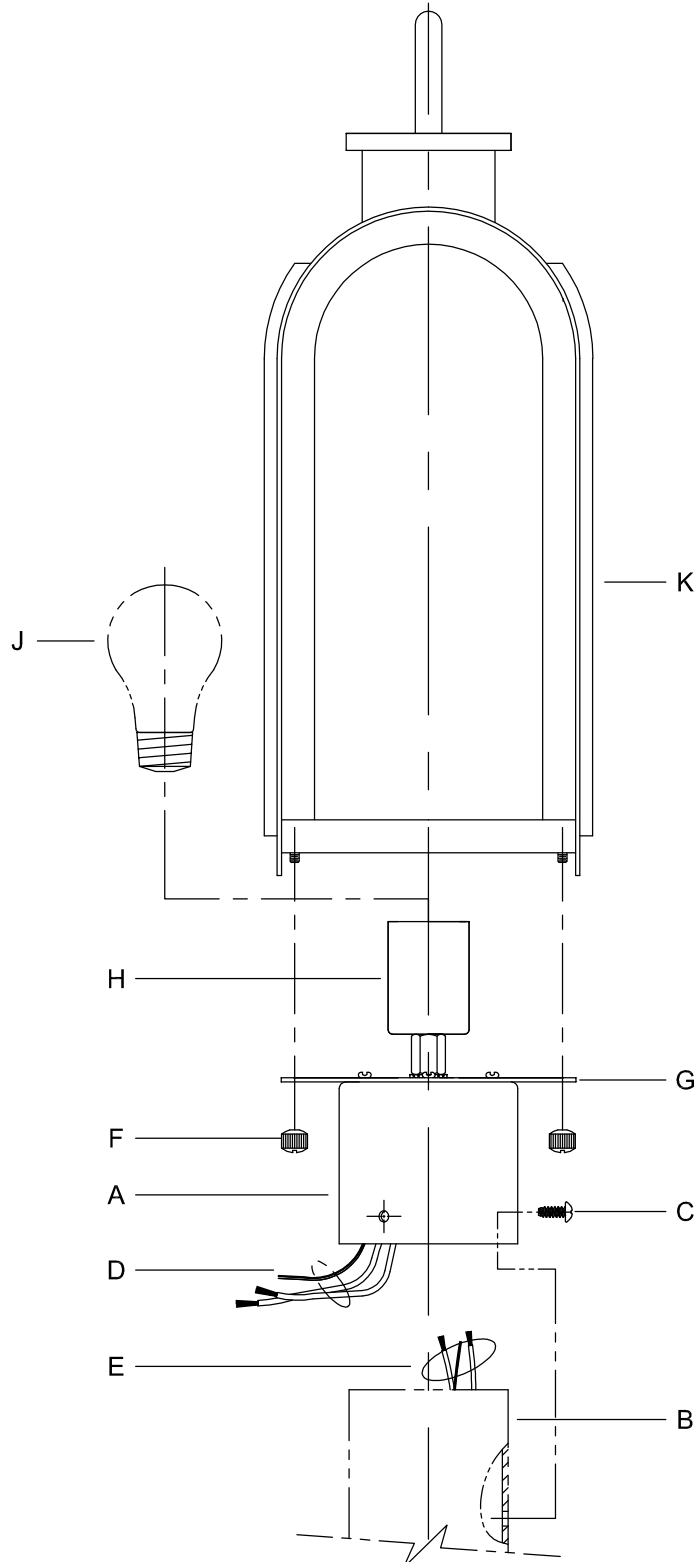

Assembly & Installation Instructions

CAUTION: Read instructions carefully and turn electricity off at main circuit breaker panel before beginning installation.

6431

*****
WARNING - If any Special Control Devices are used with this Fixture, Follow the Instructions Carefully to assure full compliance with N.E.C. requirements. If there are any questions, contact a Qualified Electrical Contractor.

WARNING - This product contains chemicals known to the State of California to cause cancer, birth defects and /or other reproductive harm. Thoroughly wash hands after installing, handling, cleaning, or otherwise touching this product.

CAUTION - All glass is fragile, use care when handling Glass component(s) and or Lamp(s).
*****

ASSEMBLY STEPS:

PASOS PARA ENSAMBLAR:

MODE D'ASSEMBLAGE:

1. A → B
2. Ø (0.144)(3.6mm) →
3. B ← A
4. Ø (0.144)(3.6mm) →
5. D → E
6. C, A → B
7. J → H
8. F, G → K

**B, E, & J
(NOT FURNISHED)
(NO INCLUIDA)
(NON FOURNIE)**